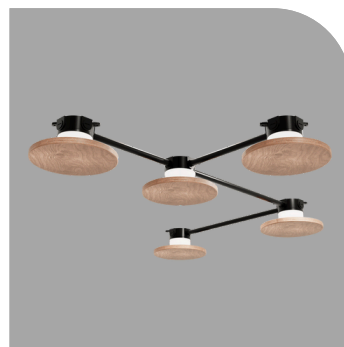

Multi-arm design with wood accents, dynamic and modern.

NOLA NODE

Dimensions: Ø10" X 4"H Disks